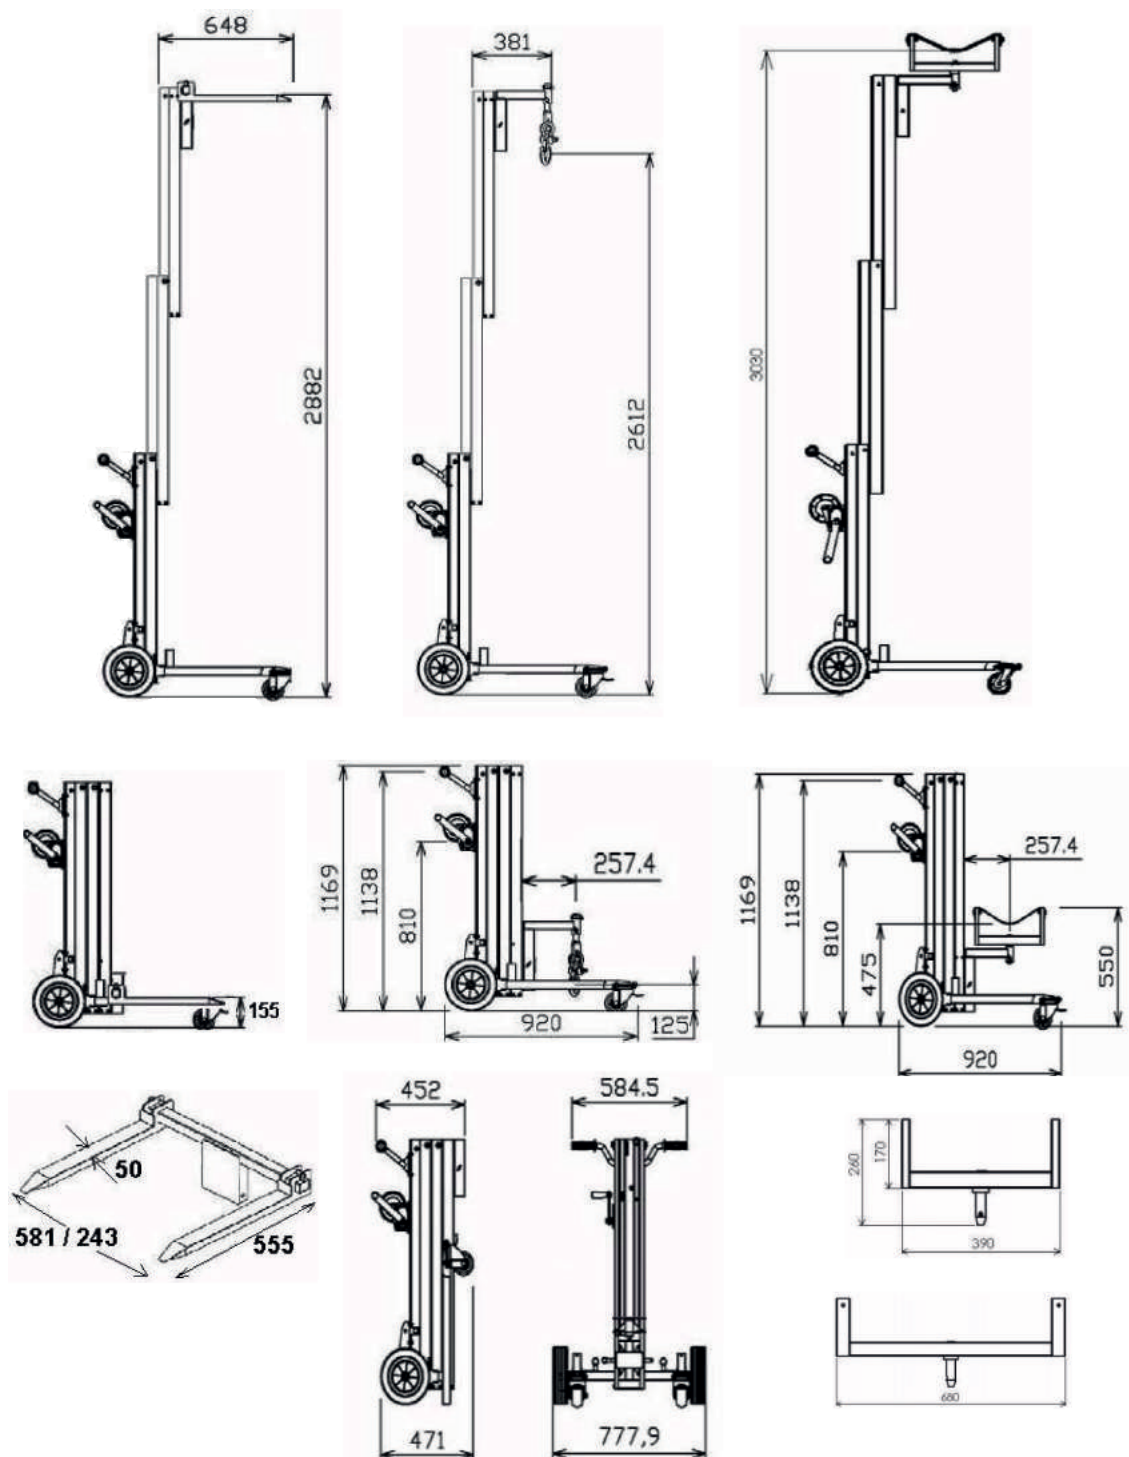

MULTI-PURPOSE MATERIAL LIFT

BD 1 SMALL AND PORTABLE, IT CAN EASILY BE CARRIED FOR IMMEDIATE ACTION ON JOB SITE

**VOUS AVEZ BESOIN D'AVOIR PLUS D'INFORMATIONS ?
CONTACTEZ-NOUS !**

T 051 48 02 05 | info@averohandling.be | www.averohandling.be
Posterijlaan 53 - 8740 Pittem

AVERO
HANDLING